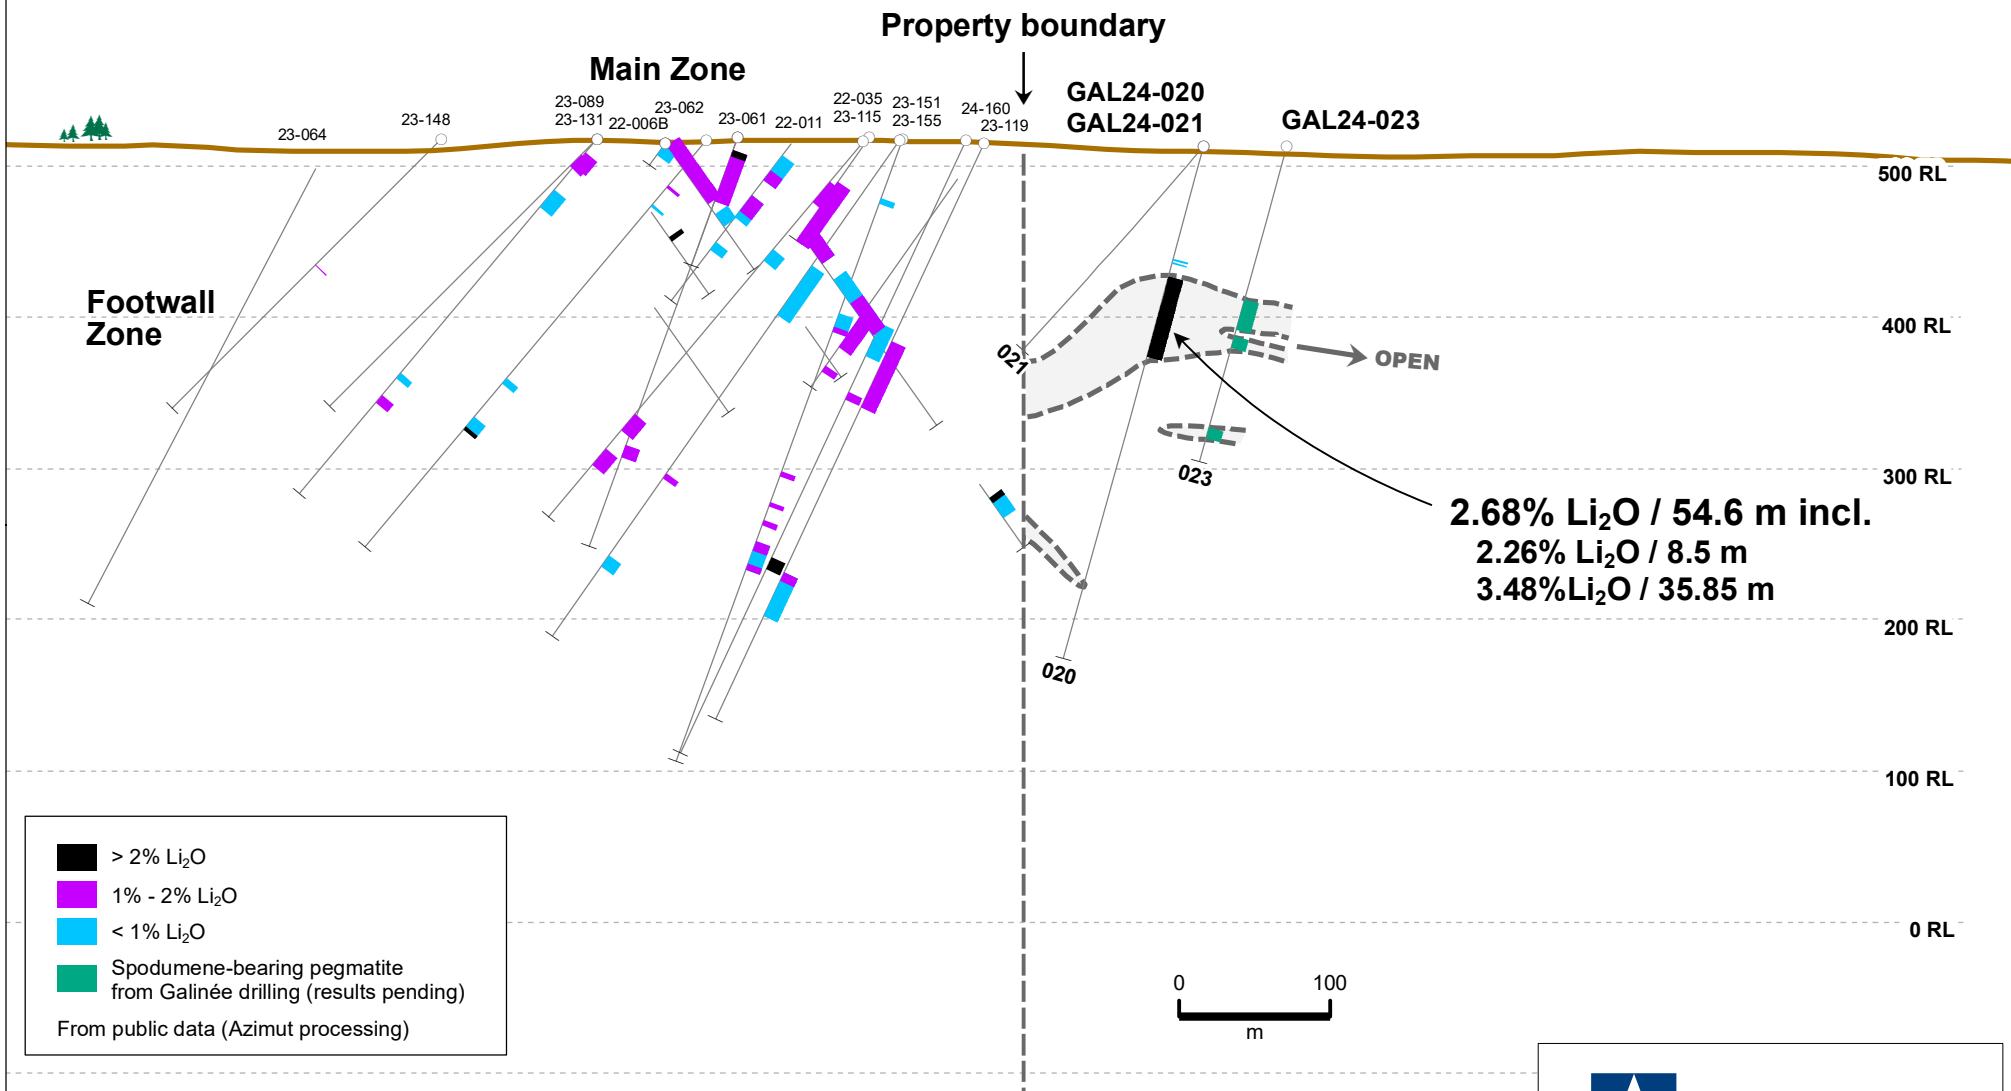

SECTION 668,635 E

Adina Property (Winsome)

Galinée Property (Azimut - SOQUEM JV)

Galinée - Adina Area, James Bay Region  
 Cross-section L635E looking East (50 m corridor of influence)  
 Holes GAL24-020, 021 and 023  
 Figure 3 - Press release dated May 8, 2024