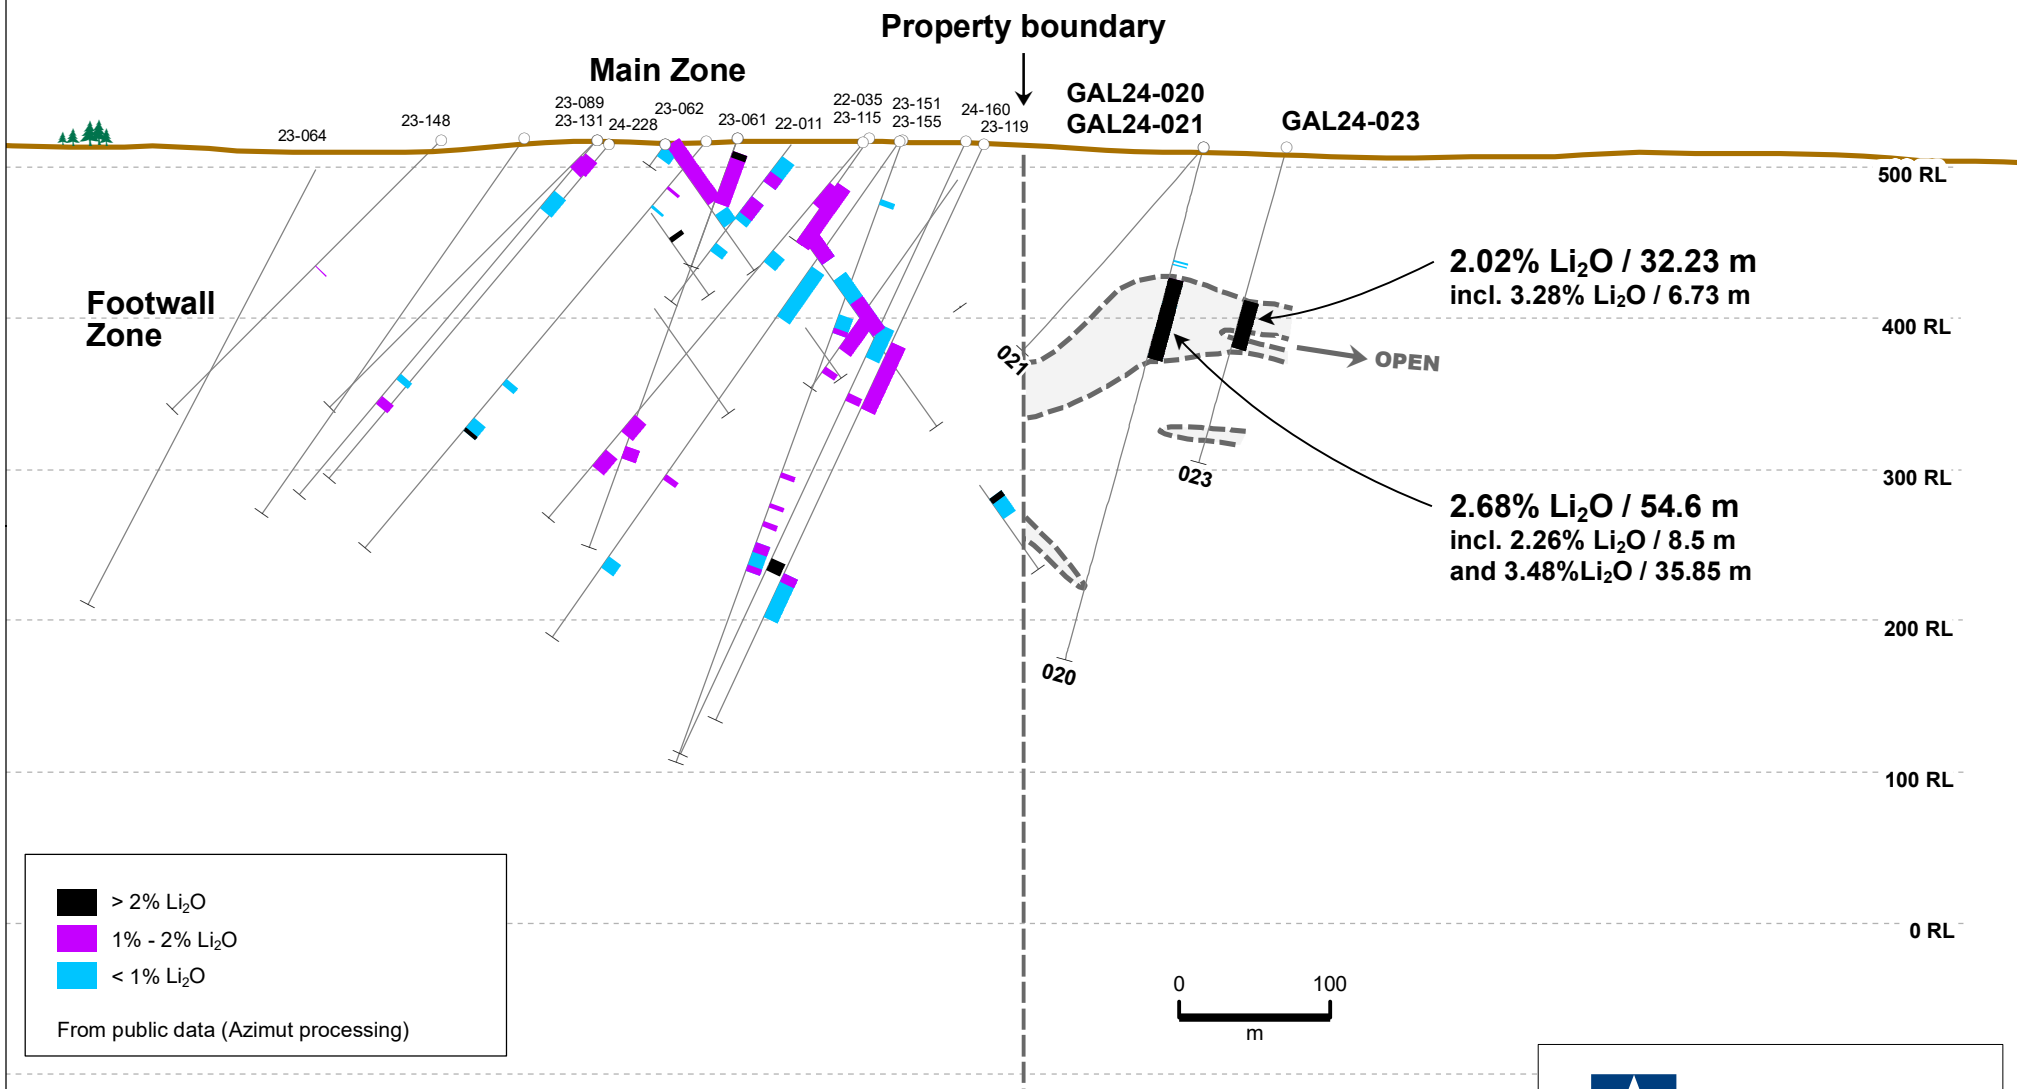

SECTION 668,635 E

Adina Property (Winsome)

Galinée Property (Azimut - SOQUEM JV)

Galinée - Adina Area, James Bay Region
 Cross-section L635E looking East (50 m corridor of influence)
 Holes GAL24-020, 021 and 023
 Figure 5 - Press release dated June 19, 2024